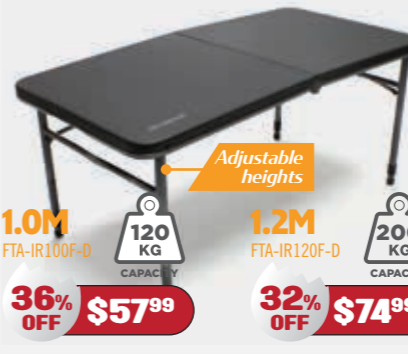

IRONSIDE FOLDING TABLE